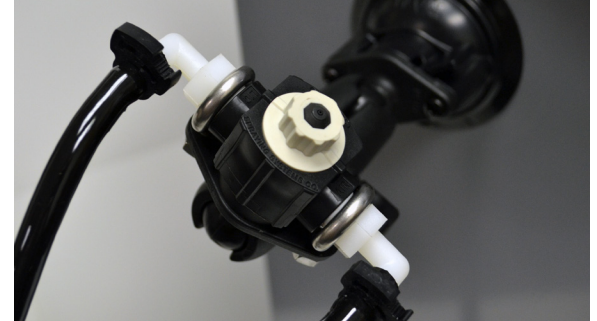

## HaloFogger® with Extended Nozzle

*Flexible nozzle positioning capability to treat a range of spaces*

*The multi-purpose HaloFogger EXT delivers a consistent volume of aerosolized Halo™ Disinfectant wherever the nozzle is placed. This device is ideal for treating small spaces such as lab hoods, isolators, ambulances and vehicles, as well as larger rooms up to 5,200 ft<sup>3</sup>/150m<sup>3</sup>.*

Extra long hose allows for a wide range of mounting heights and reach for optimum nozzle placement.

Precision 30-minute timer allows operator to accurately set treatment time for small spaces.

After mounting the nozzle assembly to any smooth, hard surface, use the adjustable arm to direct the nozzle.